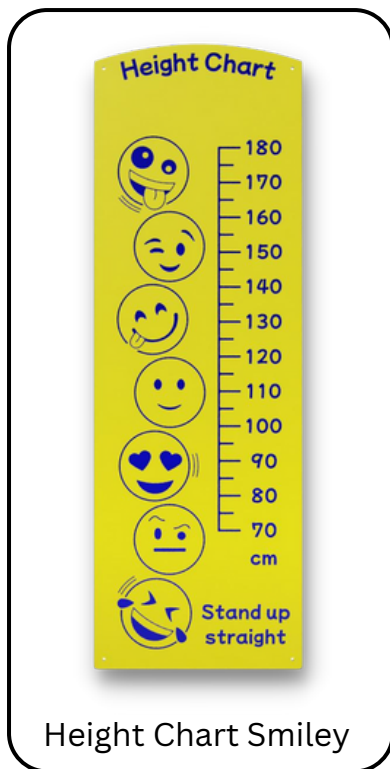

Abacus

Chalkboard

Chalkboard

Educational

Education in play is essential for children's overall development, as it allows them to learn and explore in a fun and engaging way

Shapes

Missing Letter

Height Chart Smiley

Height Chart Rocket

Educational

Education in play is essential for children's overall development, as it allows them to learn and explore in a fun and engaging way

Musical

Music plays a crucial role children's overall development, it promotes cognitive, emotional, social, physical and cultural development.