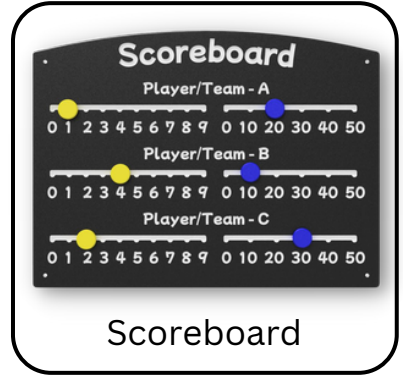

Sports & Fitness

Fitness in play is essential for children's overall development, as it promotes physical health, motor development, mental health, social development, and cognitive development.