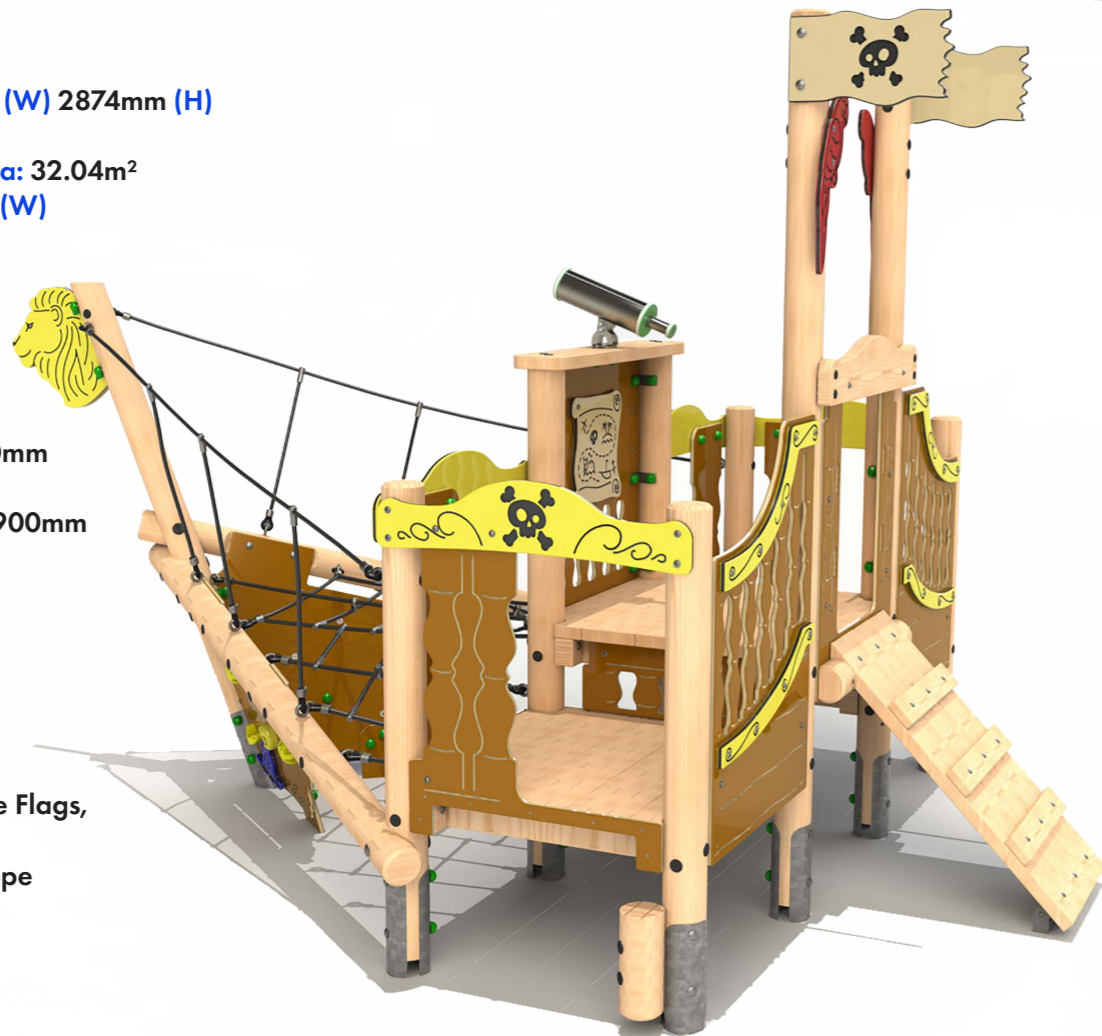

Timber Ships

Timber Ships

Ships Bow

Product Dimensions

4475mm (L) 3009mm (W) 2874mm (H)

Minimum Surface Area: 32.04m²

7146mm (L) 6008mm (W)

Free Fall Height: 1090mm

Deck Heights: 600 & 900mm

Features:

Access Ramp,
Climbing Panels,
Cargo Net,
Balance Walks,
Step Up Logs,
Treasure Map & Pirate Flags,
Themed HDPE Panels,
Stainless Steel Telescope

Bespoke Towers available, enquire for more information.

Timber Ships

Ships Stern

Product Dimensions

4181mm (L) 4281mm (W) 3078mm (H)

Minimum Surface Area: 37.47m²

7755mm (L) 7153mm (W)

Free Fall Height: 1500mm

Deck Heights: 1200 & 1500mm

Steel feet as standard.

Timber Ships

Weigh Anchor

Product Dimensions
10,261mm (L) 4181mm (W) 3078mm (H)

Minimum Surface Area: 66.21m²
13,402mm (L) 7153mm (W)

Free Fall Height: 1500mm

Deck Heights: 600, 900, 1200 & 1500mm