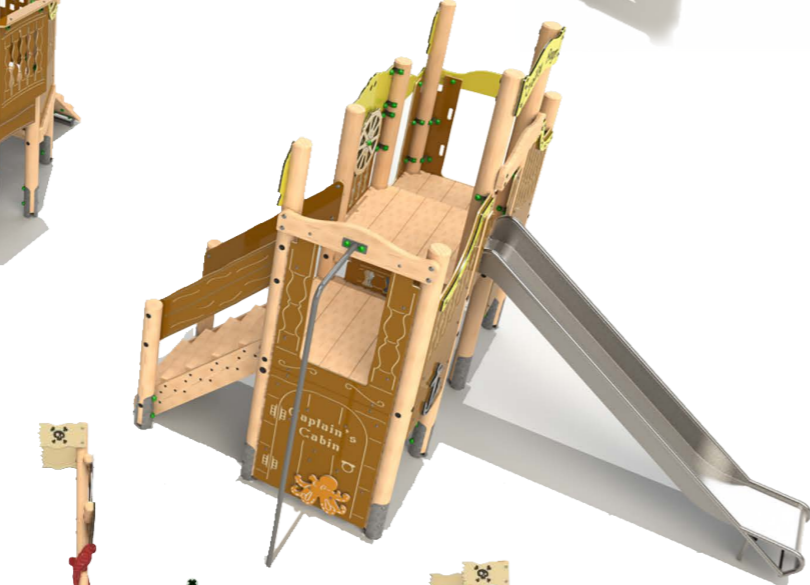

Timber Ships

Batten Down The Hatches

Product Dimensions

14,821mm (L) 4388mm (W) 4284mm (H)

Minimum Surface Area: 95.13m²

17,963mm (L) 7347mm (W)

Free Fall Height: 1500mm

Deck Heights: 600, 900, 1200 & 1500mm

Features:

1.5m Slide,
1.2m Access Net,
1.2m Access Steps,
1.2m Climbing Wall,
1.2m Firemans Pole,
0.9m Access Ramp,
0.9m Access Nets,
0.9m Ladder Log,
Play Balconies,
Climbing Panels,
Cargo Net,
Balance Walks,
Step Up Logs,

Moving Ships Wheel,
Moving Compass,
Treasure Map & Pirate Flags,
Themed HDPE Panels,
Under Deck Pirates Details
Stainless Steel Telescope

Ships Stern