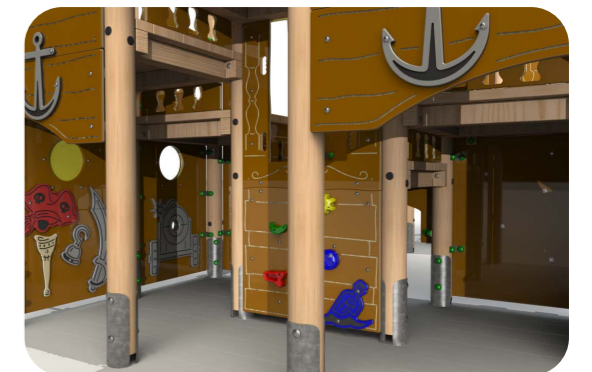

Steel feet as standard.