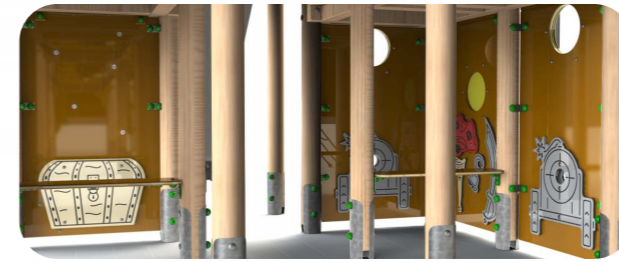

Deck Heights: 600 & 900mm

Features:

Access Ramp,
Climbing Panels,
Cargo Net,
Balance Walks,
Step Up Logs,
Treasure Map & Pirate Flags,
Themed HDPE Panels,
Stainless Steel Telescope

Bespoke Towers available, enquire for more information.

- Features:**
- 1.5m Slide,
 - 1.2m Access Net,
 - 1.2m Access Steps,
 - 1.2m Climbing Wall,
 - 1.2m Firemans Pole,
 - 0.9m Access Ramp,
 - Climbing Panels,
 - Cargo Net,
 - Balance Walks,
 - Step Up Logs,
 - Moving Ships Wheel,
 - Moving Compass,
 - Treasure Map & Pirate Flags,
 - Themed HDPE Panels,
 - Under Deck Pirates Details
 - Stainless Steel Telescope

Timber Ships

All Hands On Deck with Tube Slide

Product Dimensions
13,692mm (L) 6307mm (W) 4874mm (H)

Minimum Surface Area: 107.24m²
16,683mm (L) 9807mm (W)

Free Fall Height: 2100mm

Deck Heights: 1200, 1500,
1800 & 2100mm

2.1m Plastic Tube Slide
replaces 2m Steel Slide.

Under Deck Pirate
Themed HDPE Details

The ability to offer unrivalled value for money whilst still ensuring exceptional quality and longevity is key. The Timber Ships range accommodates all ages, budgets and play scheme sizes.