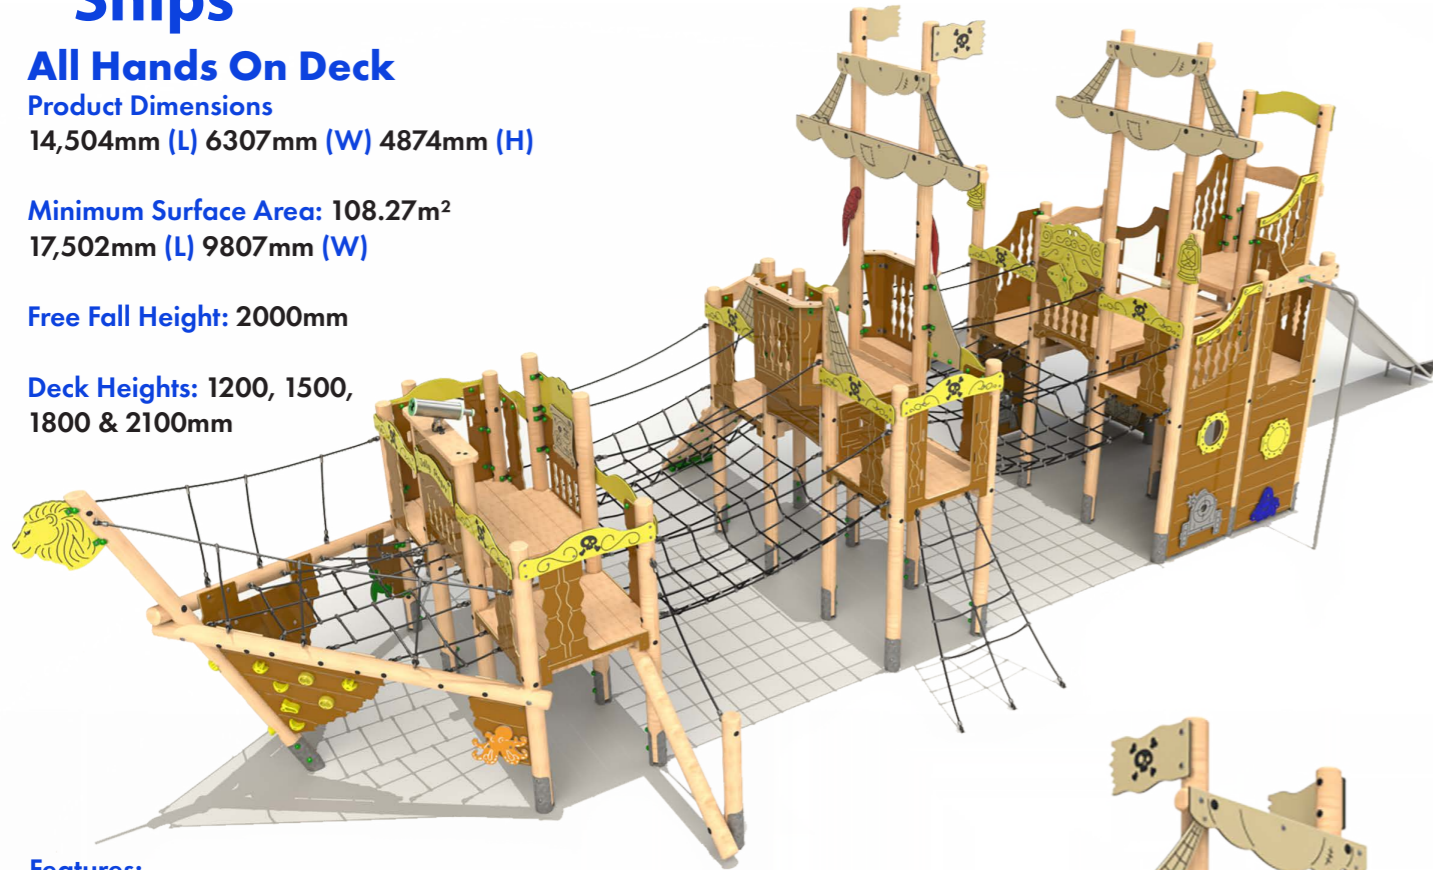

Steel feet as standard.

Timber Ships

All Hands On Deck

Product Dimensions
14,504mm (L) 6307mm (W) 4874mm (H)

Minimum Surface Area: 108.27m²
17,502mm (L) 9807mm (W)

Free Fall Height: 2000mm

Deck Heights: 1200, 1500,
1800 & 2100mm

Features:

Traverse Nets,
2m and 1.5m Slides,
1.5m Fireman's Pole,
1.5m Access Net,
1.5m Access Ramp,
1.5m Climbing Walls,
1.2m T-Rope Climber,
1.2m Ladder Log,
Climbing Panels,
Cargo Net,
Balance Walks,
Play Balconies,
Cannon Play Panels,
Moving Ships Wheel,
Moving Compass,
Treasure Map & Chest,
Under Deck Pirates Details,
Themed HDPE Panels,
Stainless Steel Telescope

Timber Ships

All Hands On Deck with Tube Slide

Product Dimensions
13,692mm (L) 6307mm (W) 4874mm (H)

Minimum Surface Area: 107.24m²
16,683mm (L) 9807mm (W)

Free Fall Height: 2100mm

Deck Heights: 1200, 1500,
1800 & 2100mm