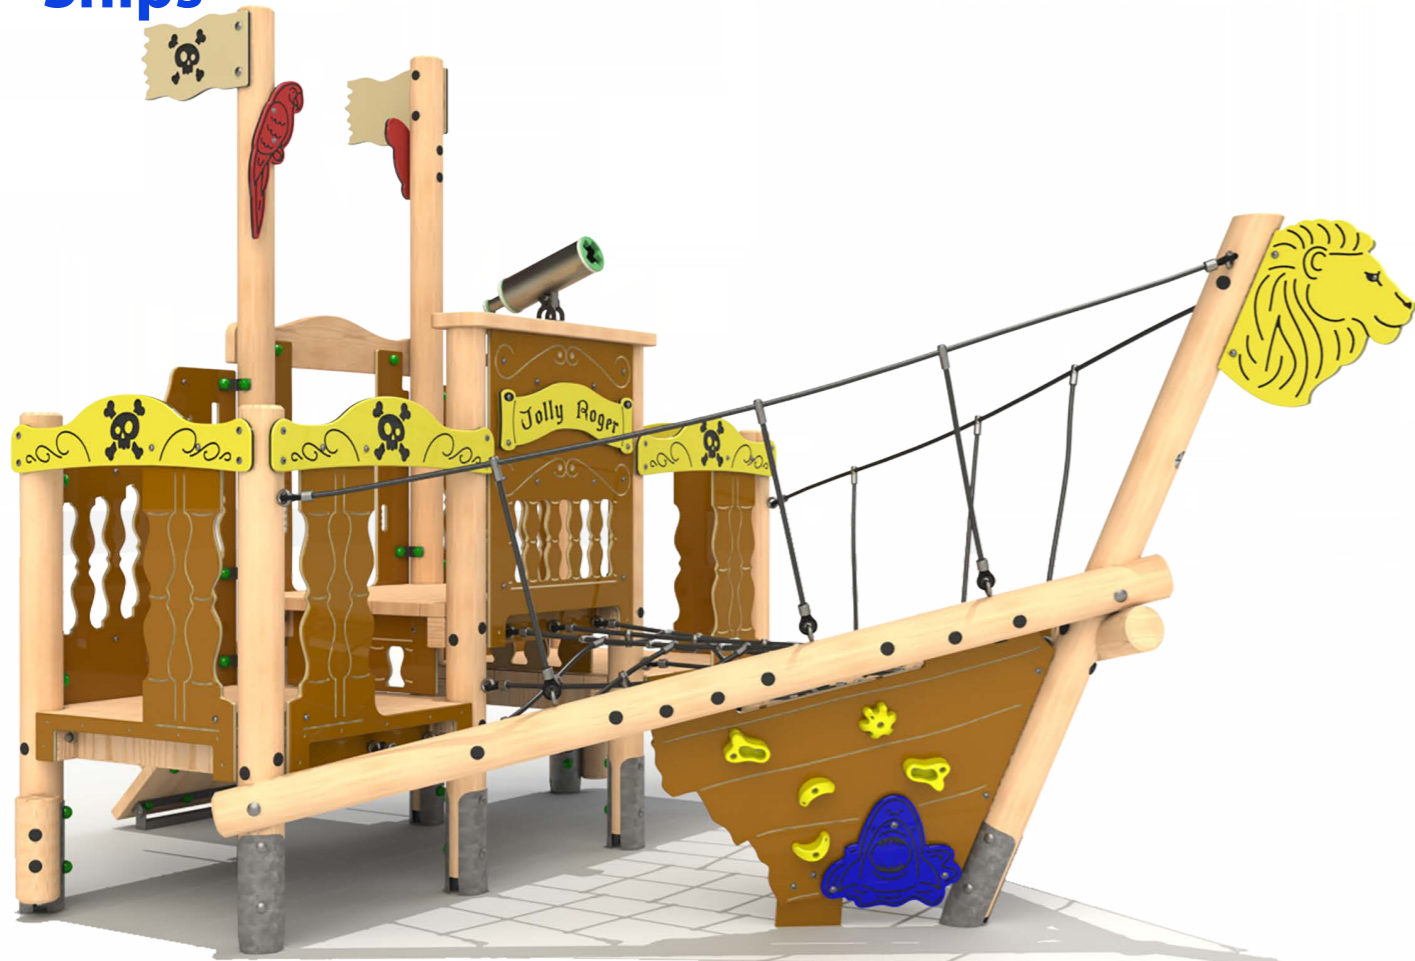

Timber Ships

Timber Ships

Ships Bow

Product Dimensions

4475mm (L) 3009mm (W) 2874mm (H)

Minimum Surface Area: 32.04m²

7146mm (L) 6008mm (W)

Free Fall Height: 1090mm

Deck Heights: 600 & 900mm

Features:

Access Ramp,
Climbing Panels,
Cargo Net,
Balance Walks,
Step Up Logs,
Treasure Map & Pirate Flags,
Themed HDPE Panels,
Stainless Steel Telescope

Bespoke Towers available, enquire for more information.

Timber Ships

Ships Stern

Product Dimensions

4181mm (L) 4281mm (W) 3078mm (H)

Minimum Surface Area: 37.47m²

7755mm (L) 7153mm (W)

Free Fall Height: 1500mm

Deck Heights: 1200 & 1500mm

Features:

1.5m Slide,
1.2m Access Net,
1.2m Access Steps,
1.2m Climbing Wall,
1.2m Firemans Pole,
Moving Ships Wheel,
Moving Compass,
Themed HDPE Panels,
Under Deck Pirates Details

Under Deck Pirate Themed HDPE Details