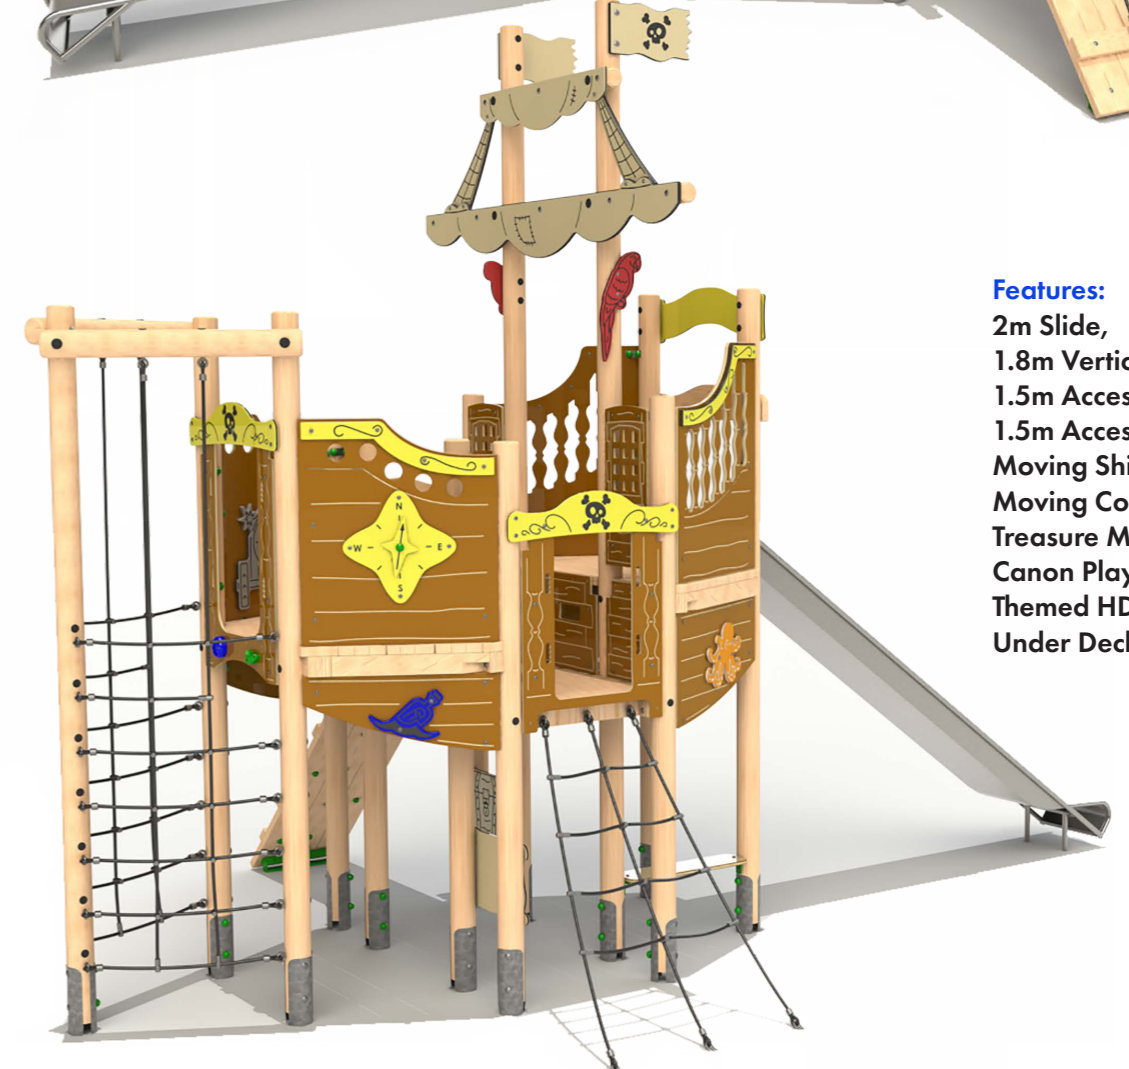

Timber Ships

Swab The Decks

Product Dimensions

6790mm (L) 4273mm (W) 4874mm (H)

Minimum Surface Area: 49.05m²

10,437mm (L) 7262mm (W)

Free Fall Height: 2000mm

Deck Heights: 1500, 1800 & 2000mm

Features:

2m Slide,
1.8m Vertical Climbing Nets,
1.5m Access Net,
1.5m Access Ramp,
Moving Ships Wheel,
Moving Compass,
Treasure Map & Chest,
Canon Play Panel,
Themed HDPE Panels,
Under Deck Bench

Steel feet as standard.

Timber Ships

Shiver Me Timbers

Product Dimensions
12,973mm (L) 4082mm (W) 4874mm (H)

Minimum Surface Area: 78.3m²
16,088mm (L) 6928mm (W)

Free Fall Height: 1800mm

Deck Heights: 1200, 1500 & 1800mm

Features:
1.8m Slide,
1.5m Fireman's Pole,
1.5m Access Ramp,
1.5m Ladder Logs,
1.5m Climbing Wall,
Rope Bridge,
Rope Tunnel,
Climb Net,
Balance Beams,